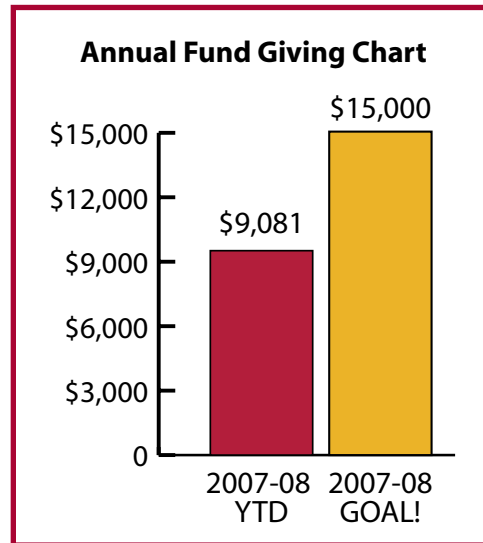

ANNUAL FUND

Add Your Name to the Honor Roll in 2007-08

The Alpha Tau of Kappa Sigma House Corporation would like to thank the alumni donors who have contributed more than $9,000 the 2007-08 annual fund. Because of their support, we are well on our way to reaching our goal of $15,000 for the year.

The annual fund supports our efforts to keep brothers connected through the *Alpha Tauker*, our web site at www.kappasigmagt.org, and other publications.

Show your support of our communications program and add your name to the Honor Roll of Donors by making your donation online at www.kappasigmagt.org.

ON THE WEB

Haven't Yet Registered on our Web Site?

It's easy!

- Visit www.kappasigmagt.org.
- Click on the "First-Time Login" link on the home page.
- Enter your last name.
- Select your record.
- When prompted, enter your Member ID (found above your name and address on this newsletter).

2007-08 ANNUAL FUND DONORS

The following alumni have contributed to our 2007-08 annual fund, as of March 10, 2008. Add your name to the list by making your gift before the giving year ends on August 31. Donations can be made online at www.kappasigmagt.org or by calling 800-975-6699.

Founder's Circle ($500-$999.99)

Wilford C. Lyon Jr. 1958

Scarlet, White, & Emerald Green Society ($250-$499.99)

James R. Chalker 1955

Wayne T. Sikes 1963

Steve D. Bolton 1979

Clay T. Edwards 1996

The 1869 Club ($186.90)

Daniel C. Kyker Jr. 1946

Pat F. McGarity 1956

L. Joseph Rogers 1958

Glen C. Smith 1958

Michael L. Smith 1965

Aubrey P. Watson 1965

Edward W. Godfrey 1968

Michael S. Hug 1980

182 Sixth Street Society ($182)

Russell B. McDonough Jr. 1956

Robert D. Robinson 1958

Terry E. Barrows 1972

Robert M. Leonard 1978

Star & Crescent Club ($100-$181.99)

George W. Haynes 1950

Zachry S. Norville Jr. 1951

William H. Schroeder Jr. 1951

W. Rex Hawkins 1953

Robert Denmark 1956

David W. Jeffrey 1957

William F. Williams 1957

Cyril F. Musser 1958

John W. Delind III 1959

Jack D. Liles 1960

Howard H. Arnold III 1961

Ronald M. Wilson 1961

Charles R. Brown 1962

George F. Longino III 1962

Charles T. Seay II 1963

Richard L. Mitchell Jr. 1964

James C. Tillman Jr. 1964

Richard B. Blessey 1966

James K. Sands 1967

John H. Rowley 1968

Terry A. Graham 1969

Gordon M. Ryland Jr. 1969

J. Neal Perkins 1970

Brent A. Scott 1971

Gregory T. Davis 1973

C. Scott Mayfield Jr. 1973

Andrew K. Phelps 1976

Michael J. Moffitt 1977

Daniel J. Westbrook 1991

Marshall W. Hunter 1992

Andrew R. Philippo 1992

Christopher J. Finke 1994

Adam M. Goldstein 2001

Alpha Tau Supporter ($50-$99.99)

John R. Neves Jr. 1939

Leonard J. Murrans 1947

Donald O. Ricketts 1950

Fredrick L. Jones 1951

Joseph P. Sullivan 1952

Dean J. Lennard 1953

Fred E. Rogers Jr. 1953

Robert C. Schroeder 1955

Thompson G. Daniel Jr. 1956

J. Garner Moore III 1956

George A. Jackins Jr. 1958

Robert V. Soderholm 1959

James C. Harden 1960

George T. Gannaway 1961

William H. Hocutt 1964

George Scott McCoy Jr. 1966

Hugh B. Anderson Jr. 1968

Donald E. Wilkinson 1969

William P. Bowers 1970

John W. Hewitt 1971

Chuck C. Antonio 1972

Alan W. Lunsford 1973

Richard R. Hornsby 1975

William V. Parent II 1975

Tim B. Gilbert 1978

Scott A. Bradley 1980

Greg Jenkins 1982

John E. Hermes Jr. 1985

Robert F. Amos Jr. 1989

Brett D. Guenther 1992

Collin R. Campbell 1997

Keith Alan White Jr. 1997

Michael B. Orndorff 1998

W. Jeffry Ramsaur 1999

David B. McLaren 2000

Others (Up to $49.99)

William J. Wren Jr. 1946

Scott W. Holman Jr. 1947

Donald H. Barnes 1952

Frank E. Edrington 1955

Harvey E. Bennett 1965

Jesse L. Morrison Jr. 1971

Peter G. Brown 1975

Christopher Brant Taylor 1996